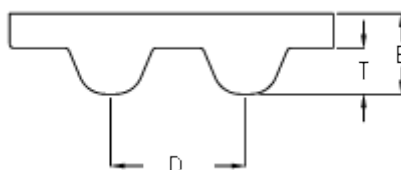

Data Sheet

Article number: 602932750498

Description: Gates timing belt POWERGRIP®
GTX 2400 8MX 30

Measures

D (Pitch)	= 8
Height B mm	= 5.6
Height T mm	= 3.4
Length	= 2400
Number of teeth	= 300
Type	= 2400 8MX 30
Width	= 30